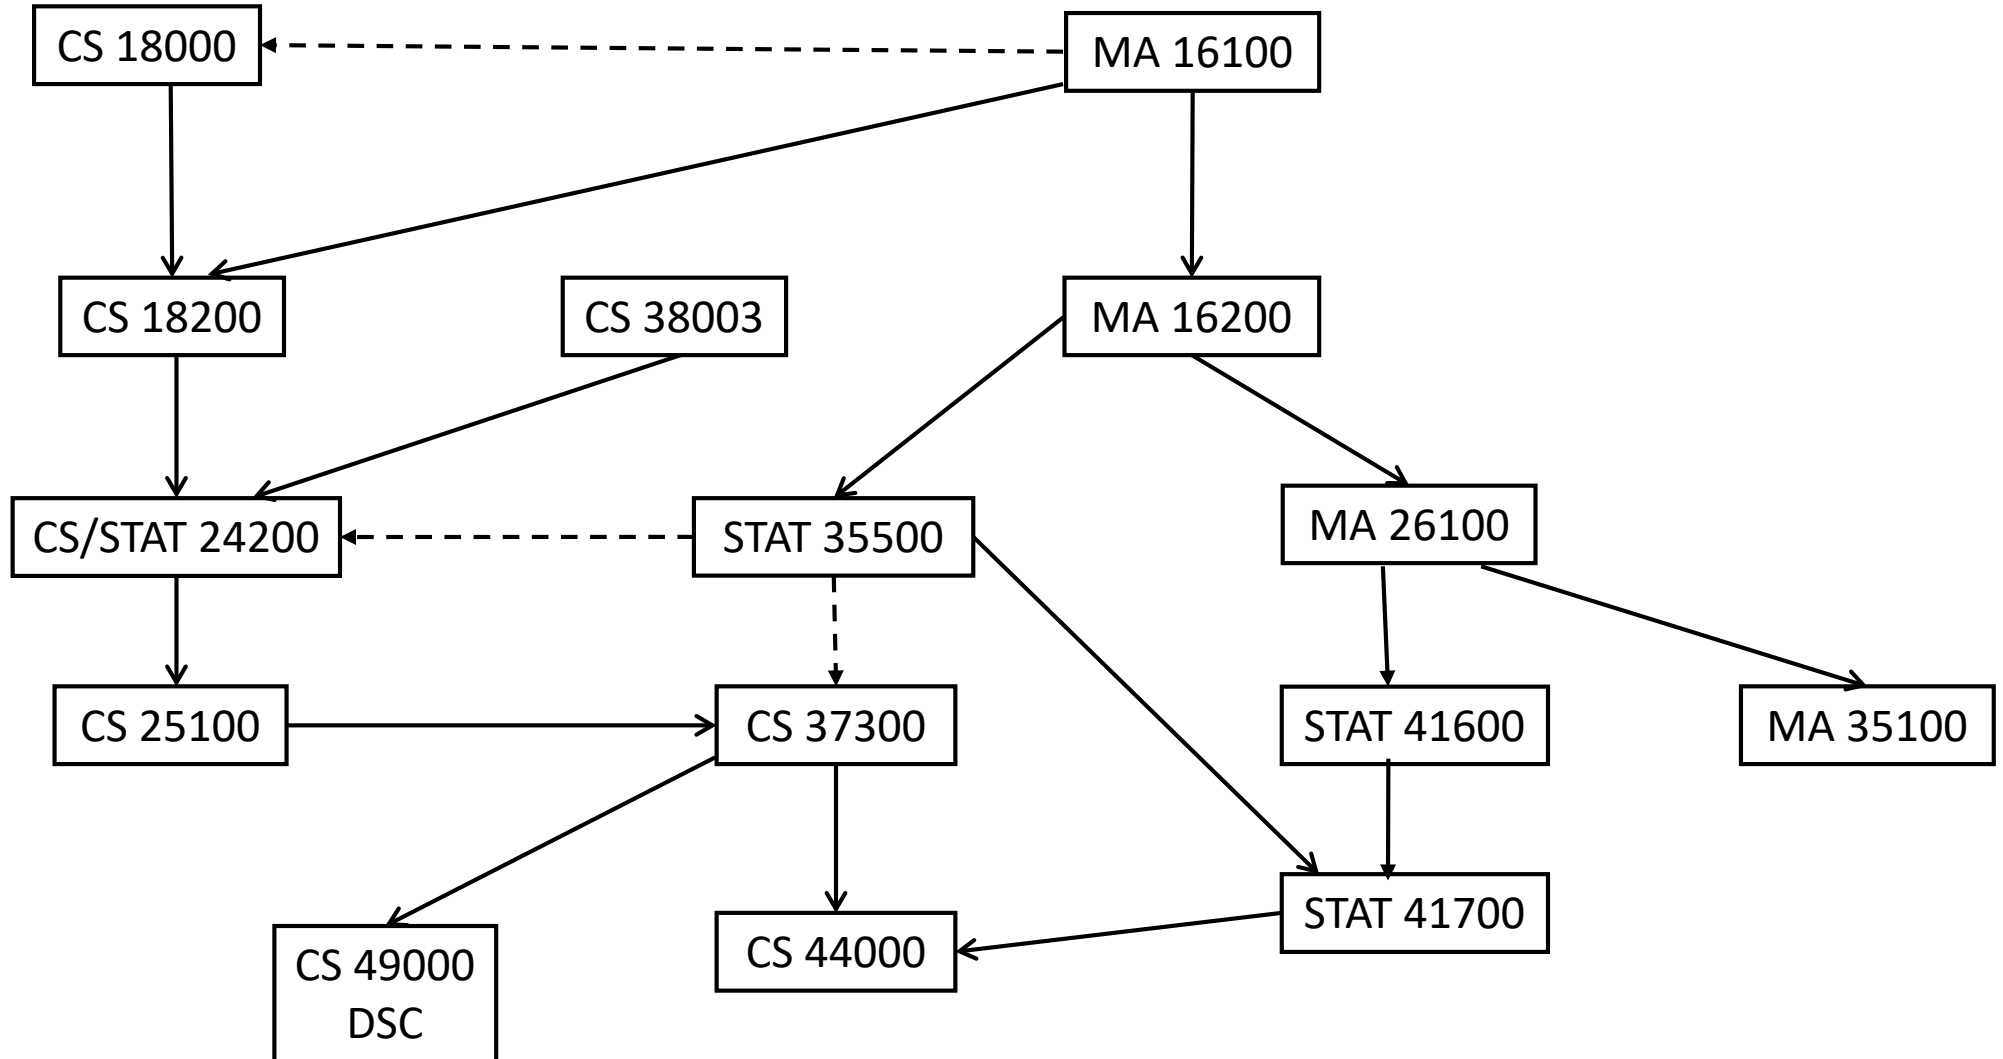

Data Science Prerequisite Flowchart

- > Prerequisite
- - - - -> Co-Requisite
-> Either/or Prerequisite
- BOLD – Have Classification Prerequisite**

Statistics Selective

CS Selectives see pg. 3 for prerequisites

- CS 30700
- OR
- CS 40800
- CS 34800
- OR
- CS 44800
- CS 38100
- OR
- CS 48300
- CS 31400
- CS 35500
- CS 47100
- CS 43900
- CS 47300
- CS 47500

Data Science Prerequisite Flowchart

Data Science Core

—————> Prerequisite
- - - - -> Co-Requisite

Data Science Prerequisite Flowchart

Computer Science Selectives (2 Required)

—————> Prerequisite
- - - - -> Co-Requisite

Computer Science Selective

Data Science Prerequisite Flowchart

Statistics Selective (1 Required)

- > Prerequisite
- - - - -> Co-Requisite
-> Either/or Prerequisite
- BOLD – Have Classification Prerequisite**

Statistics Selective