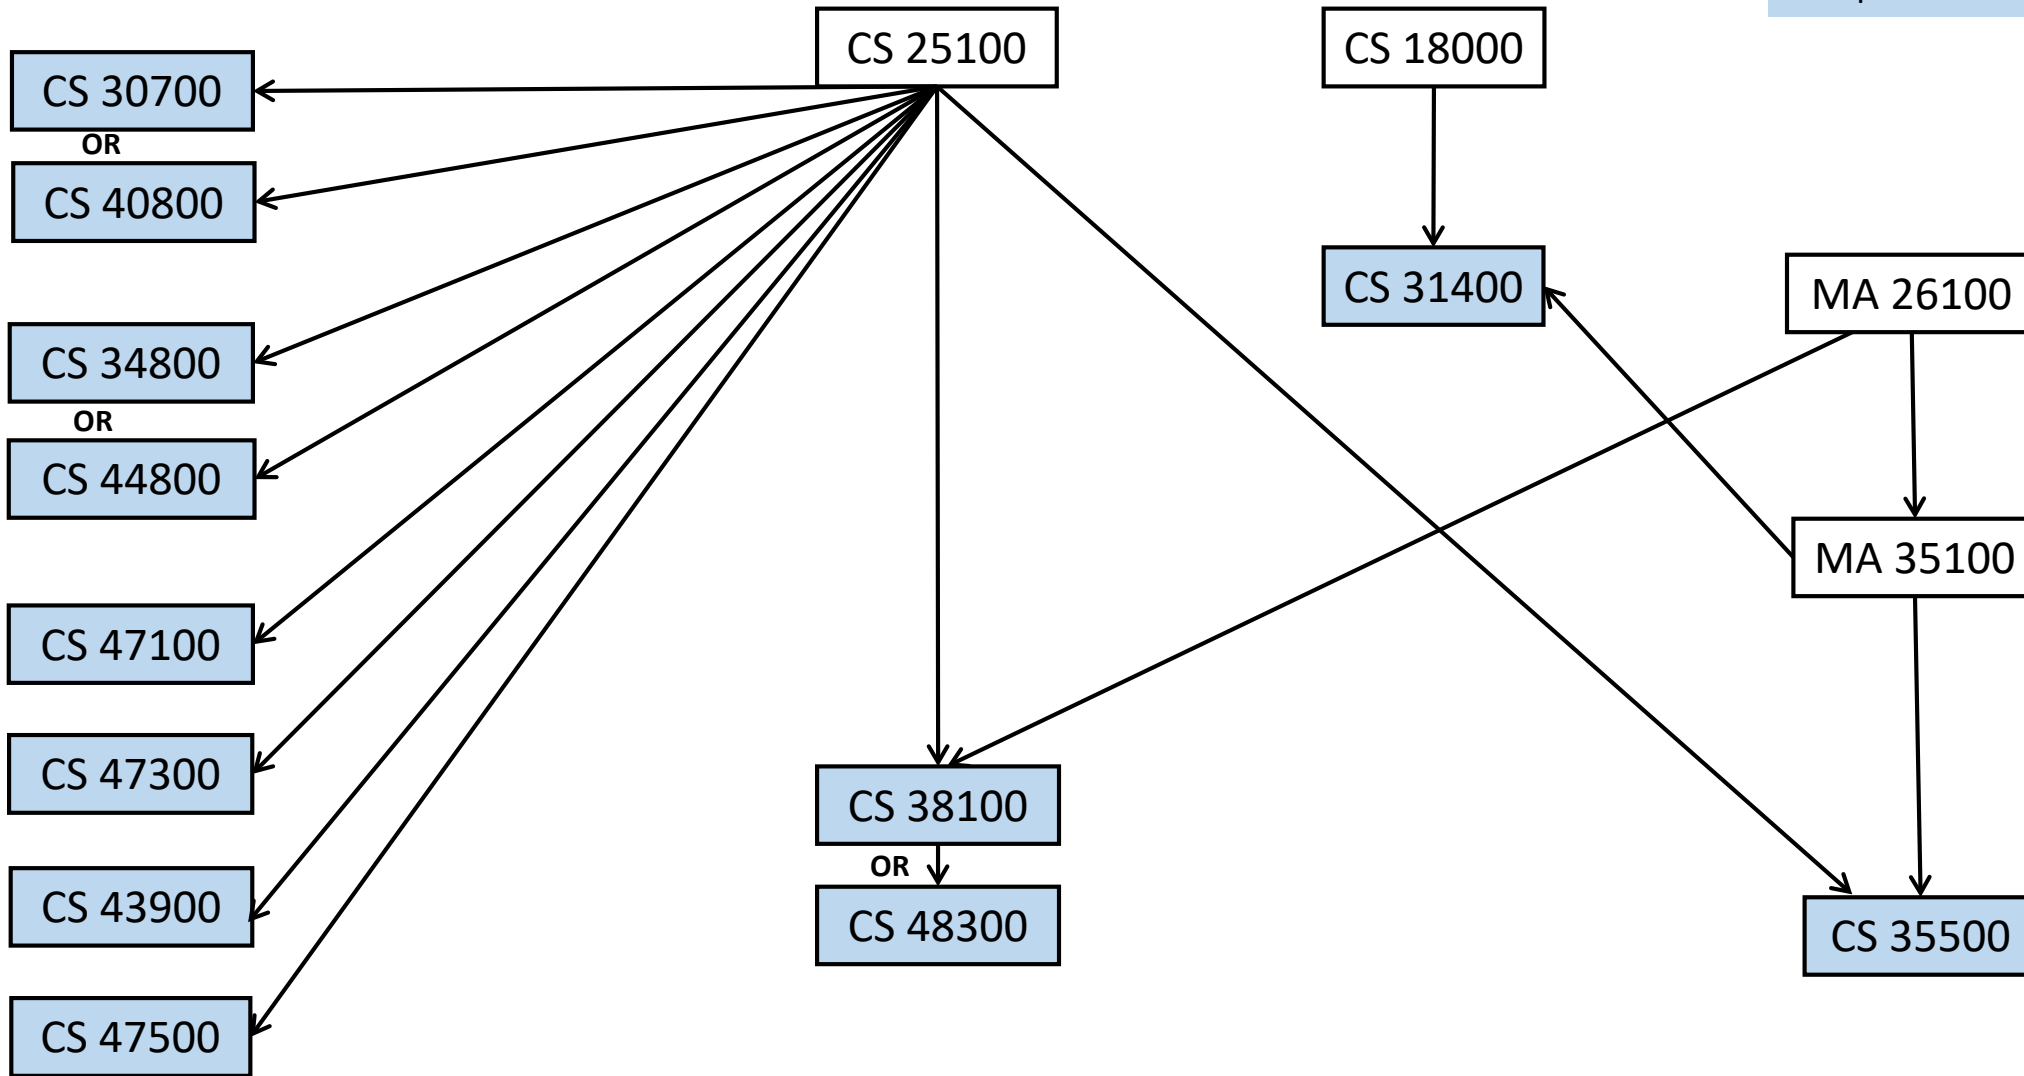

Data Science Prerequisite Flowchart

- > Prerequisite
- - - - -> Co-Requisite
-> Either/or Prerequisite
- BOLD – Have Classification Prerequisite**

Statistics Selective

CS Selectives see pg. 3 for prerequisites

- CS 30700
- OR
- CS 40800
- CS 34800
- OR
- CS 44800
- CS 38100
- OR
- CS 48300
- CS 31400
- CS 35500
- CS 47100
- CS 43900
- CS 47300
- CS 47500

Data Science Prerequisite Flowchart

Data Science Core

—————> Prerequisite
- - - - -> Co-Requisite

Data Science Prerequisite Flowchart

Computer Science Selectives (2 Required)

—————> Prerequisite
- - - - -> Co-Requisite

Computer Science Selective

Data Science Prerequisite Flowchart

Statistics Selective (1 Required)