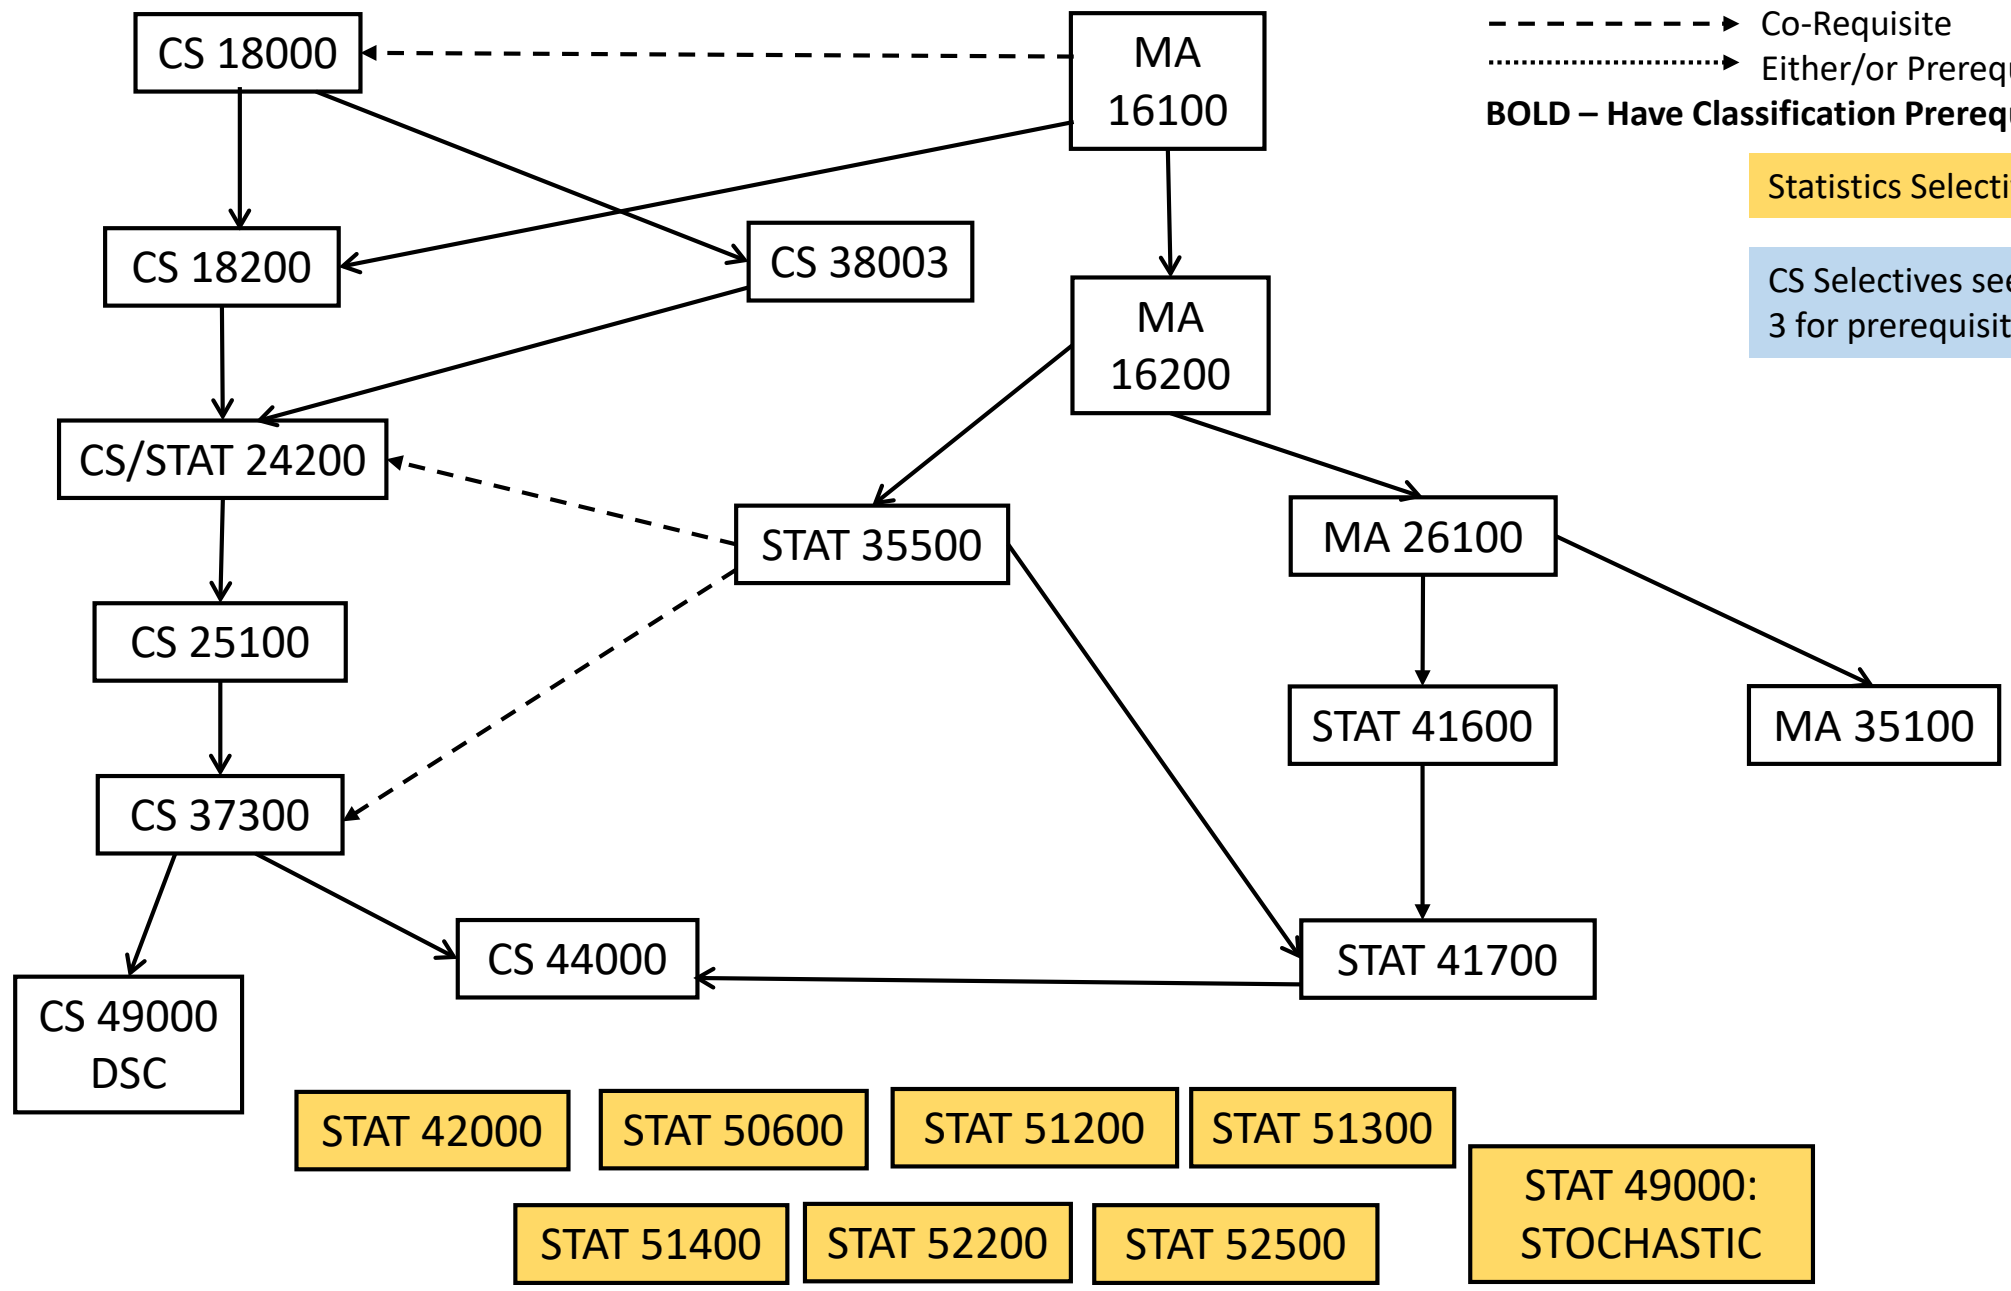

Data Science Prerequisite Flowchart

- > Prerequisite
- - - - -> Co-Requisite
-> Either/or Prerequisite
- BOLD – Have Classification Prerequisite**

Statistics Selective

CS Selectives see pg. 3 for prerequisites

- CS 30700
- OR
- CS 40800
- CS 34800
- OR
- CS 44800
- CS 38100
- OR
- CS 48300
- CS 31400
- CS 35500
- CS 47100
- CS 43900
- CS 47300
- CS 47500

Data Science Prerequisite Flowchart

Data Science Core

—————> Prerequisite
- - - - -> Co-Requisite

Data Science Prerequisite Flowchart

Computer Science Selectives (2 Required)

—————> Prerequisite
- - - - -> Co-Requisite

Computer Science Selective

Data Science Prerequisite Flowchart

Statistics Selective (1 Required)

- > Prerequisite
- - - - -> Co-Requisite
-> Either/or Prerequisite
- BOLD – Have Classification Prerequisite**

Statistics Selective